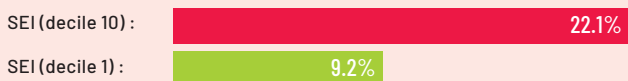

DROPOUT RATE BY DECILE OF SOCIOECONOMIC ENVIRONMENT INDEX (SEI) OF ELEMENTARY SCHOOLS (2 SCHOOL BOARDS, 3 SCHOOL SERVICE CENTRES IN MONTRÉAL), SCHOOL YEAR 2019-2020

SEI 10: most disadvantaged schools SEI 1: most advantaged schools

Source : MEQ, PSP, DGSAD, BIA, DIS, système