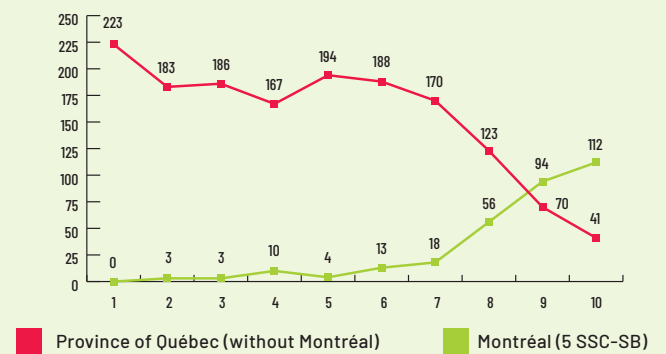

BREAKDOWN OF PUBLIC ELEMENTARY SCHOOLS IN QUÉBEC ACCORDING TO THEIR LOW INCOME CUT-OFF INDEX (LICO) RANKING SCHOOL YEAR 2020-2021

Source : MEQ, PSP, DGSAD, BIA, DIS, Indices défavorisation, production mars 2021

SEI 10: most disadvantaged schools SEI 1: most advantaged schools

Source : MEQ, PSP, DGSAD, BIA, DIS, système