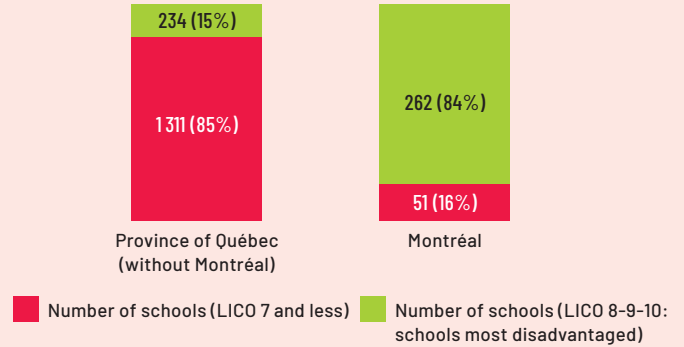

BREAKDOWN OF PUBLIC ELEMENTARY SCHOOLS IN QUÉBEC ACCORDING TO THEIR LOW INCOME CUT-OFF INDEX (LICO) SCHOOL YEAR 2020-2021