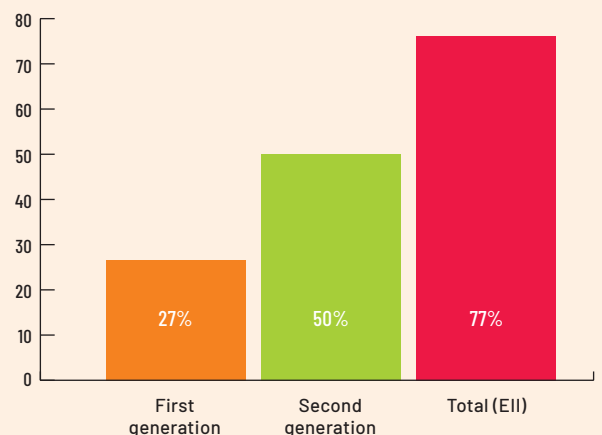

PERCENTAGE OF IMMIGRANT STUDENTS IN MONTRÉAL SCHOOLS TARGETED BY AMSFA SCHOOL YEAR 2020-2021

The first generation designates those persons born outside of Canada, whereas the second generation designates those who are born in Canada and for whom at least one parent is born outside of Canada.

Source : MEQ, PSP, DGSAD, BIA, DIS, système Charlemagne, données lues au 2022-04-07