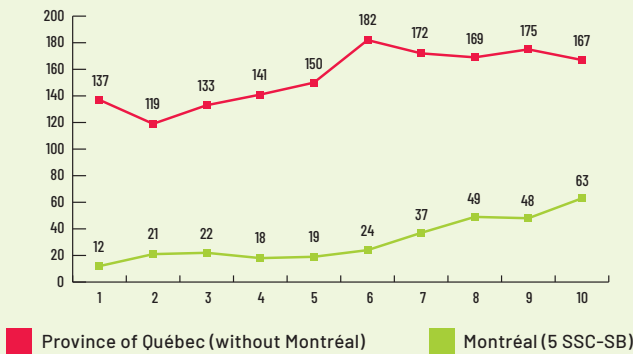

BREAKDOWN OF PUBLIC ELEMENTARY SCHOOLS IN QUÉBEC ACCORDING TO THEIR SOCIOECONOMIC ENVIRONMENT INDEX (SEI) RANKING SCHOOL YEAR 2020-2021