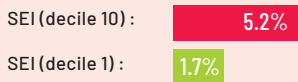

RATE OF ACADEMIC DELAY FROM ELEMENTARY CYCLE 2, YEAR 2 BY DECILE OF SOCIOECONOMIC ENVIRONMENT INDEX (SEI) OF ELEMENTARY SCHOOLS (2 SCHOOL BOARDS, 3 SCHOOL SERVICE CENTRES IN MONTRÉAL), SCHOOL YEAR 2020-2021