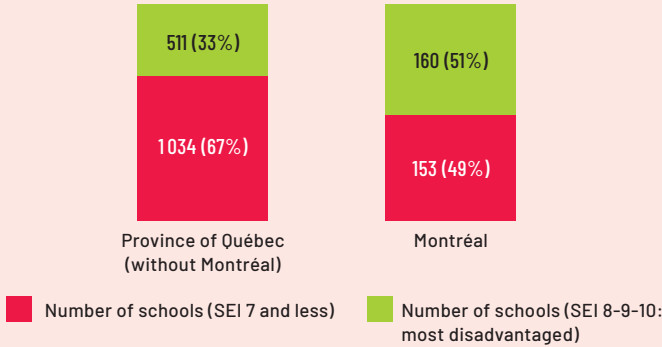

STATISTICS 2022-2023

BREAKDOWN OF PUBLIC ELEMENTARY SCHOOLS IN QUÉBEC ACCORDING TO THEIR SOCIOECONOMIC ENVIRONMENT INDEX (SEI) SCHOOL YEAR 2020-2021